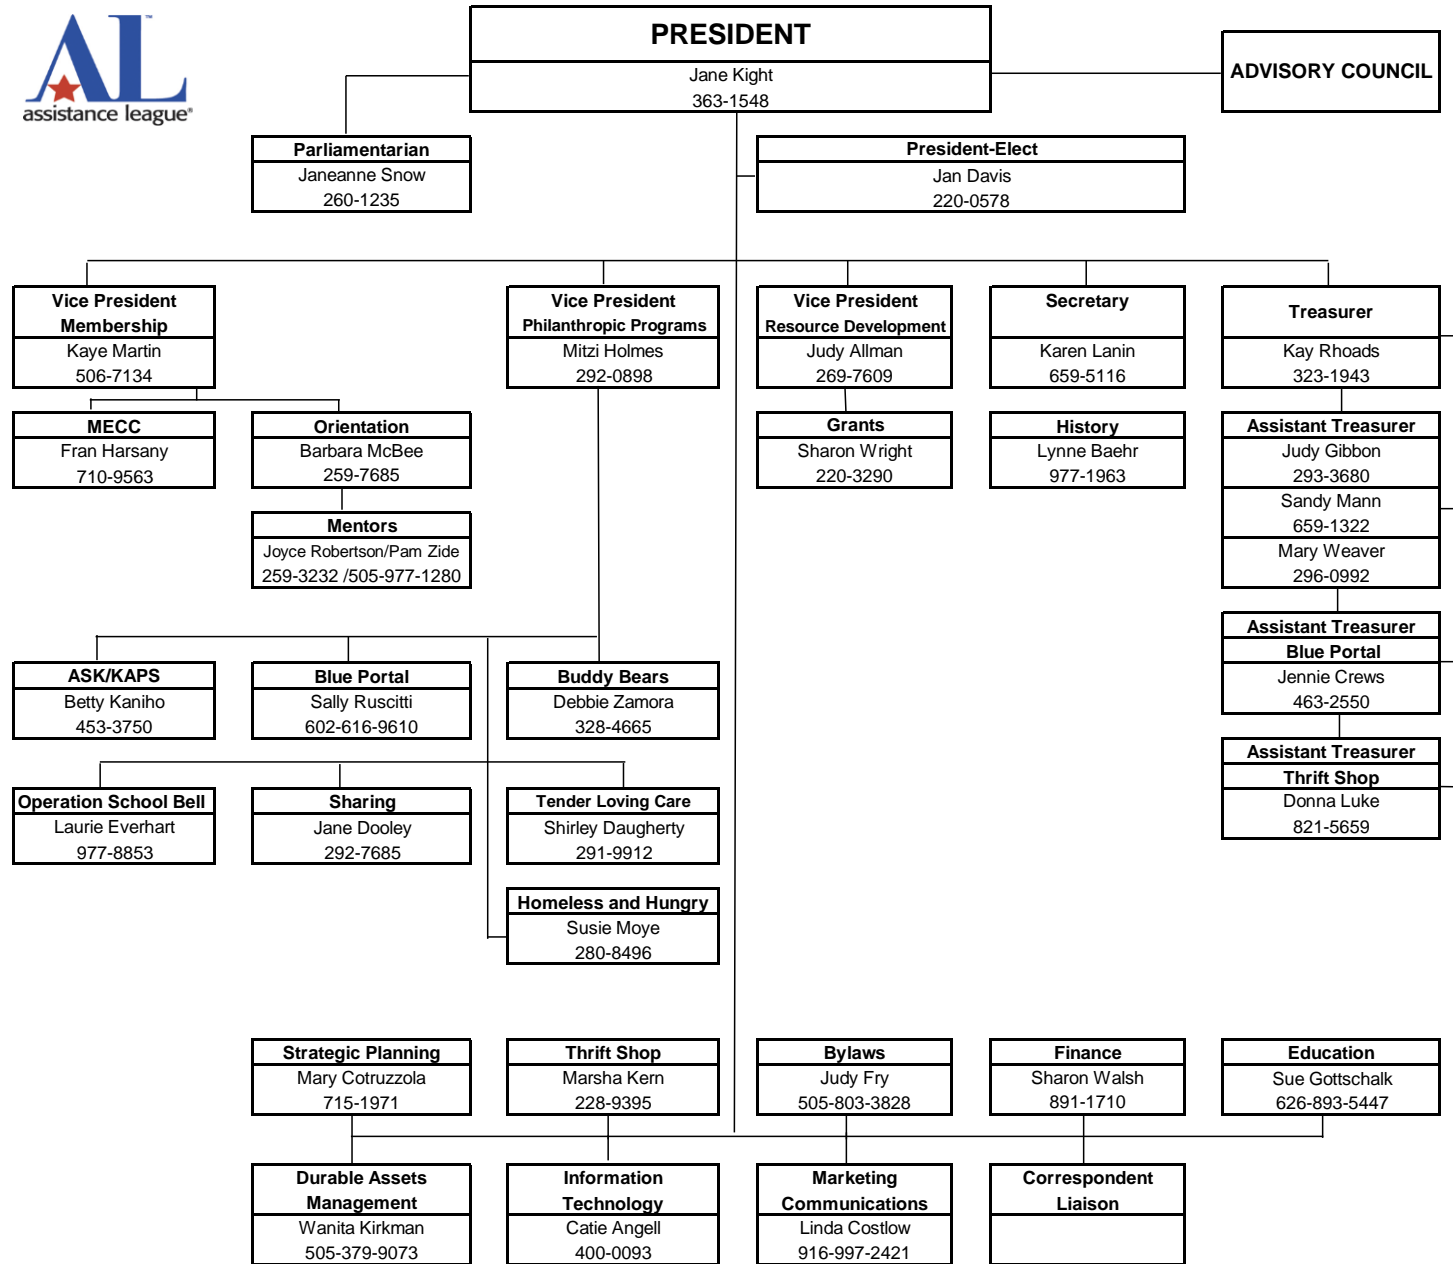

Officers and Committee Chairmen 2019-2020